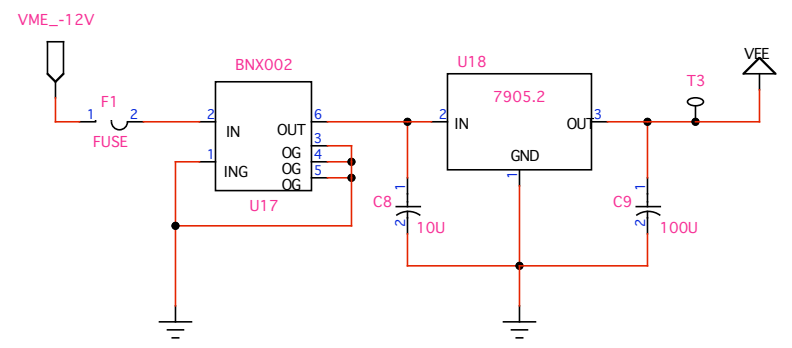

Project Title : TTM3
Drawn by : S.Sato,N.Yagi
Last Mod. Date : 02/2/6
Page Title : POWER
Page Number : 8 of 11