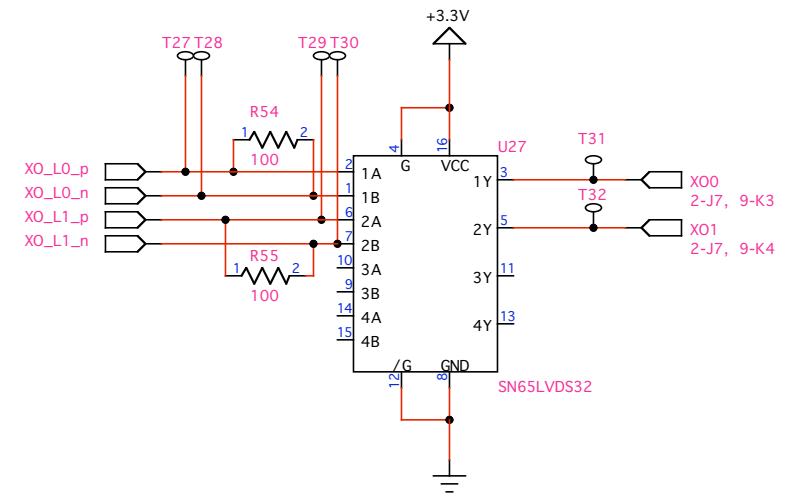

Project Title : TTM3
Drawn by : S.Sato N.Yagi
Last Mod. Date : 02/2/6
Page Title : LVDS capa
Page Number : 10 of 11