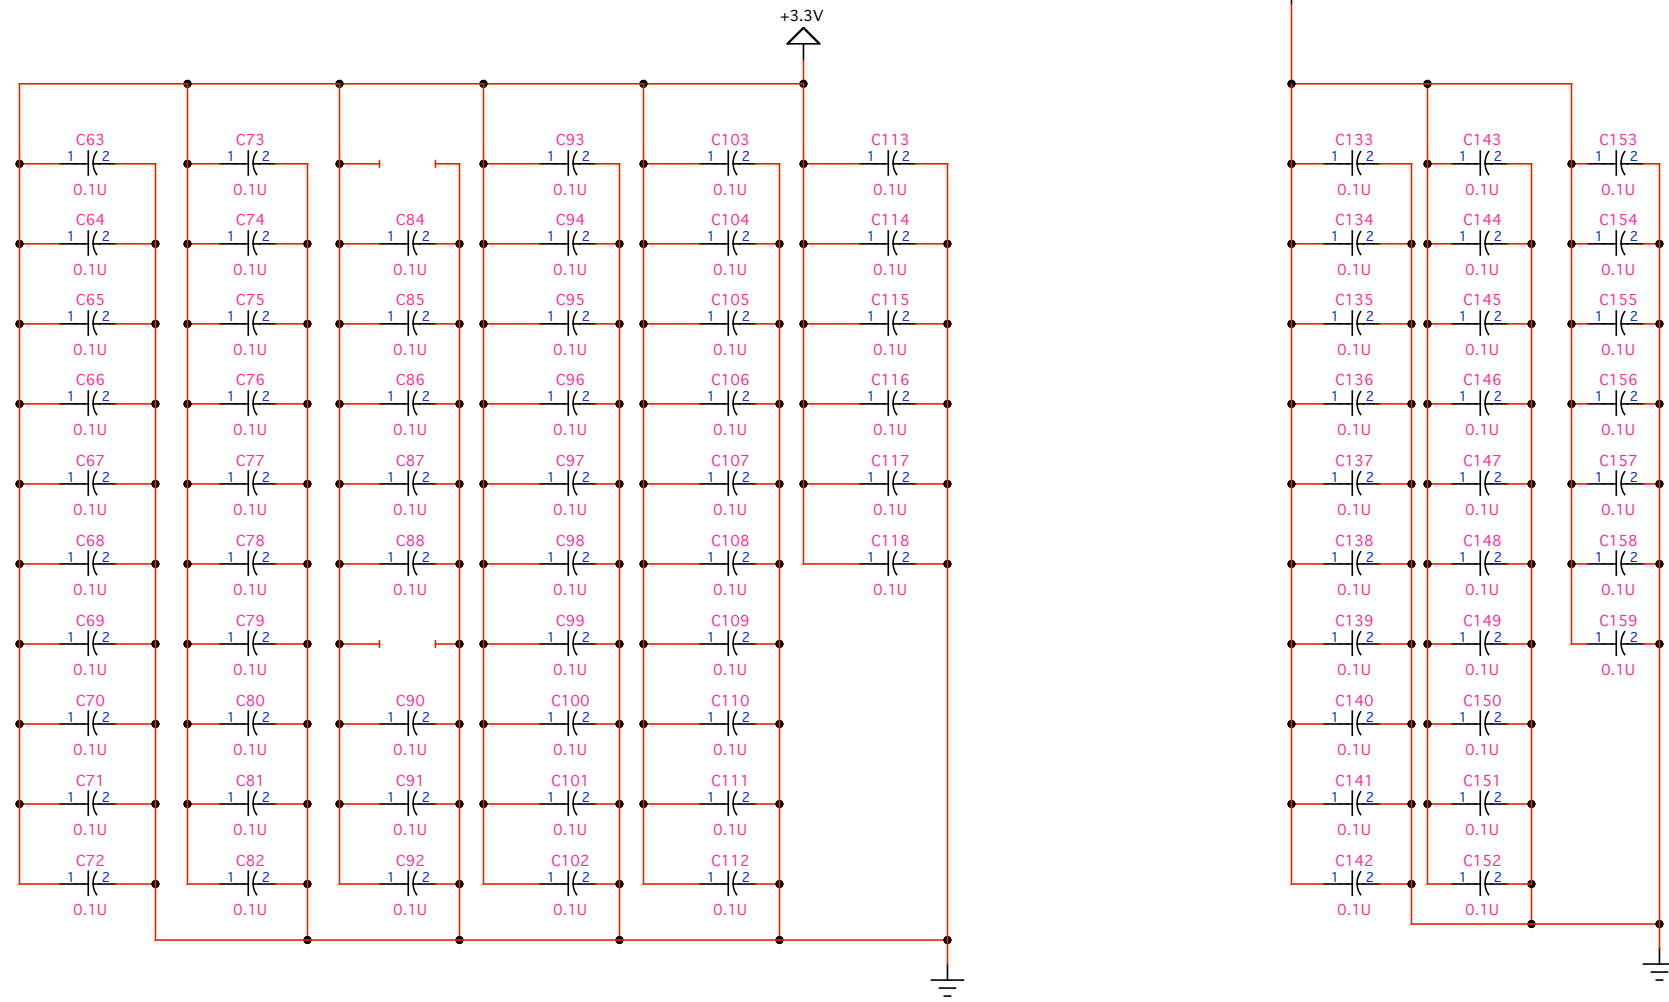

Project Title : TTM3
Drawn by : S.Sato N.Yagi
Last Mod. Date : 02/2/6
Page Title : LVDS capa
Page Number : 10 of 11

Project Title : TTM3
Drawn by :S.Sato N.Yagi
Last Mod. Date : 02/2/6
Page Title : CAPA
Page Number : 11 of 11