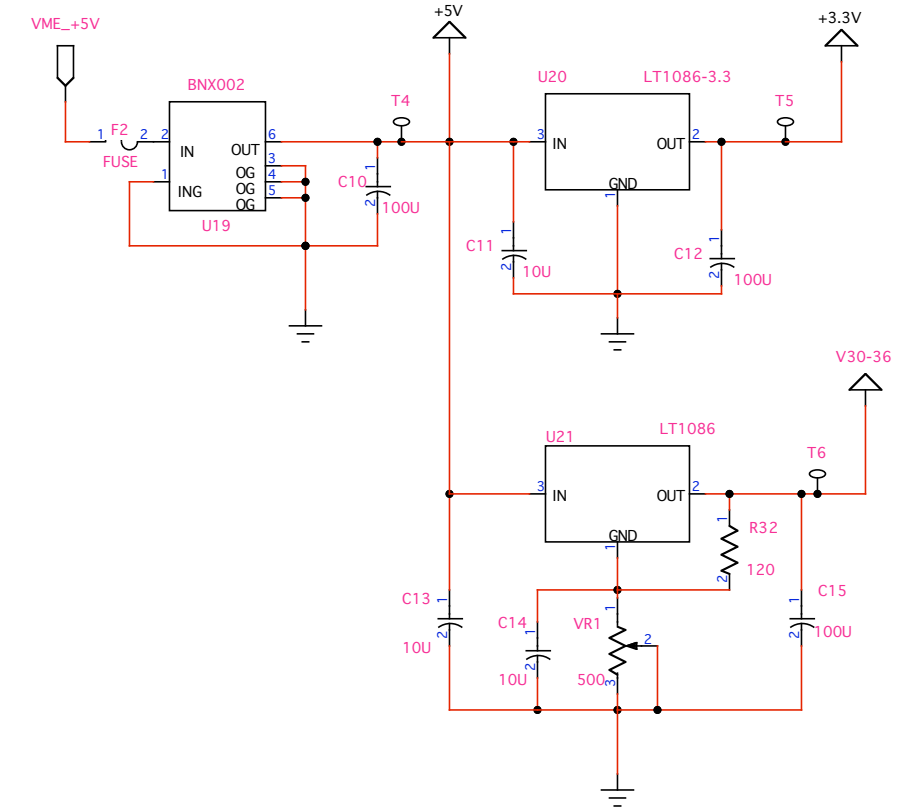

Project Title : TTM3
Drawn by : S.Sato,N.Yagi
Last Mod. Date : 02/2/6
Page Title : POWER
Page Number : 8 of 11