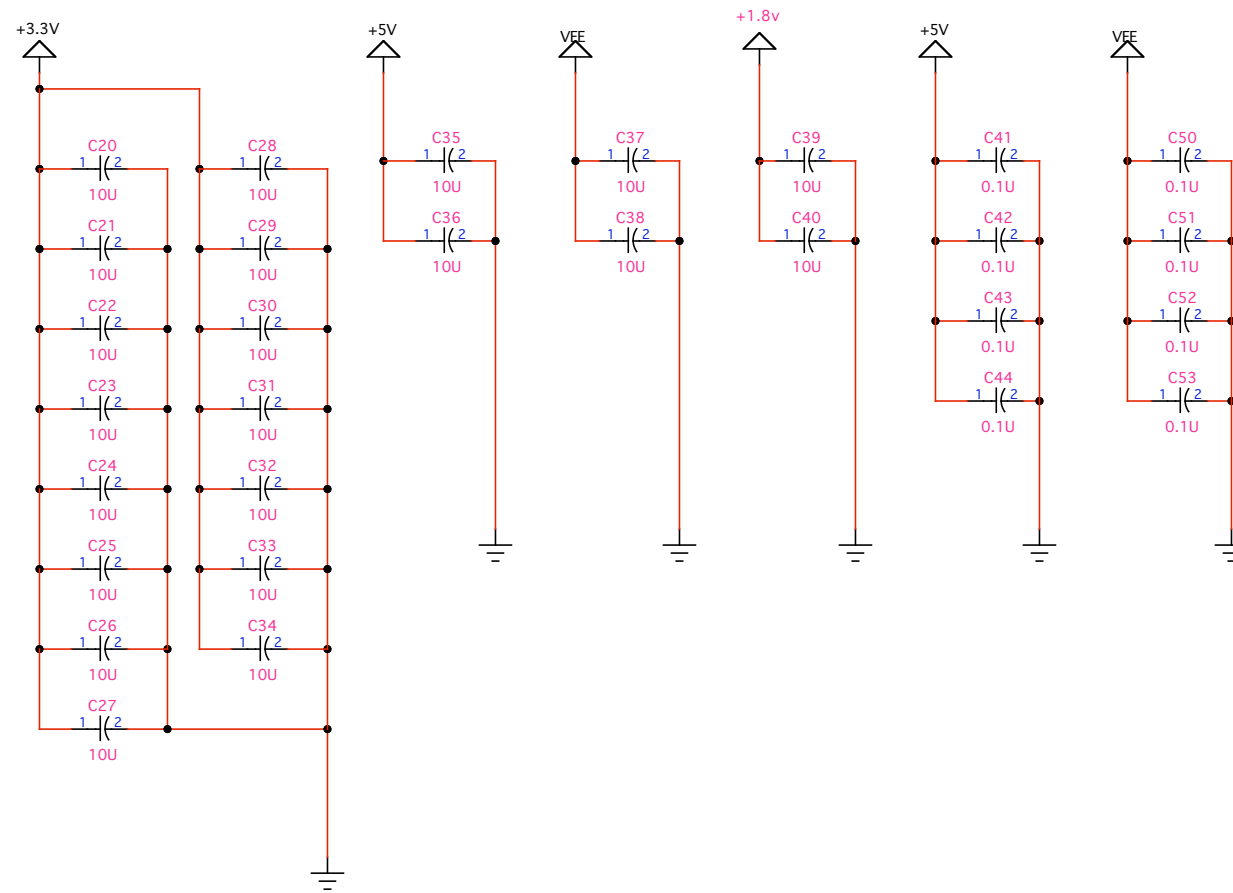

Project Title : TTM3
Drawn by : S.Sato,N.Yagi
Last Mod. Date : 02/2/6
Page Title : BUF_SW
Page Number : 6 of 11

Project Title : TTM3
Drawn by : S.Sato N.Yagi
Last Mod. Date : 02/2/6
Page Title : CLK RESET
Page Number : 7 of 11

Project Title : TTM3
Drawn by : S.Sato,N.Yagi
Last Mod. Date : 02/2/6
Page Title : POWER
Page Number : 8 of 11

Project Title : TTM3
Drawn by : S.SatO,N.Yagi
Last Mod. Date : 02/2/6
Page Title : NIM
Page Number : 9 of 11

Project Title : TTM3
Drawn by : S.Sato N.Yagi
Last Mod. Date : 02/2/6
Page Title : LVDS capa
Page Number : 10 of 11

Project Title : TTM3
Drawn by :S.Sato N.Yagi
Last Mod. Date : 02/2/6
Page Title : CAPA
Page Number : 11 of 11