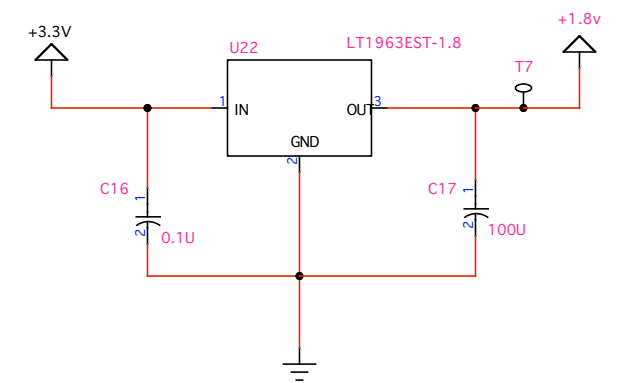

Project Title : TTM3
Drawn by : S.Sato,N.Yagi
Last Mod. Date : 02/2/6
Page Title : POWER
Page Number : 8 of 11