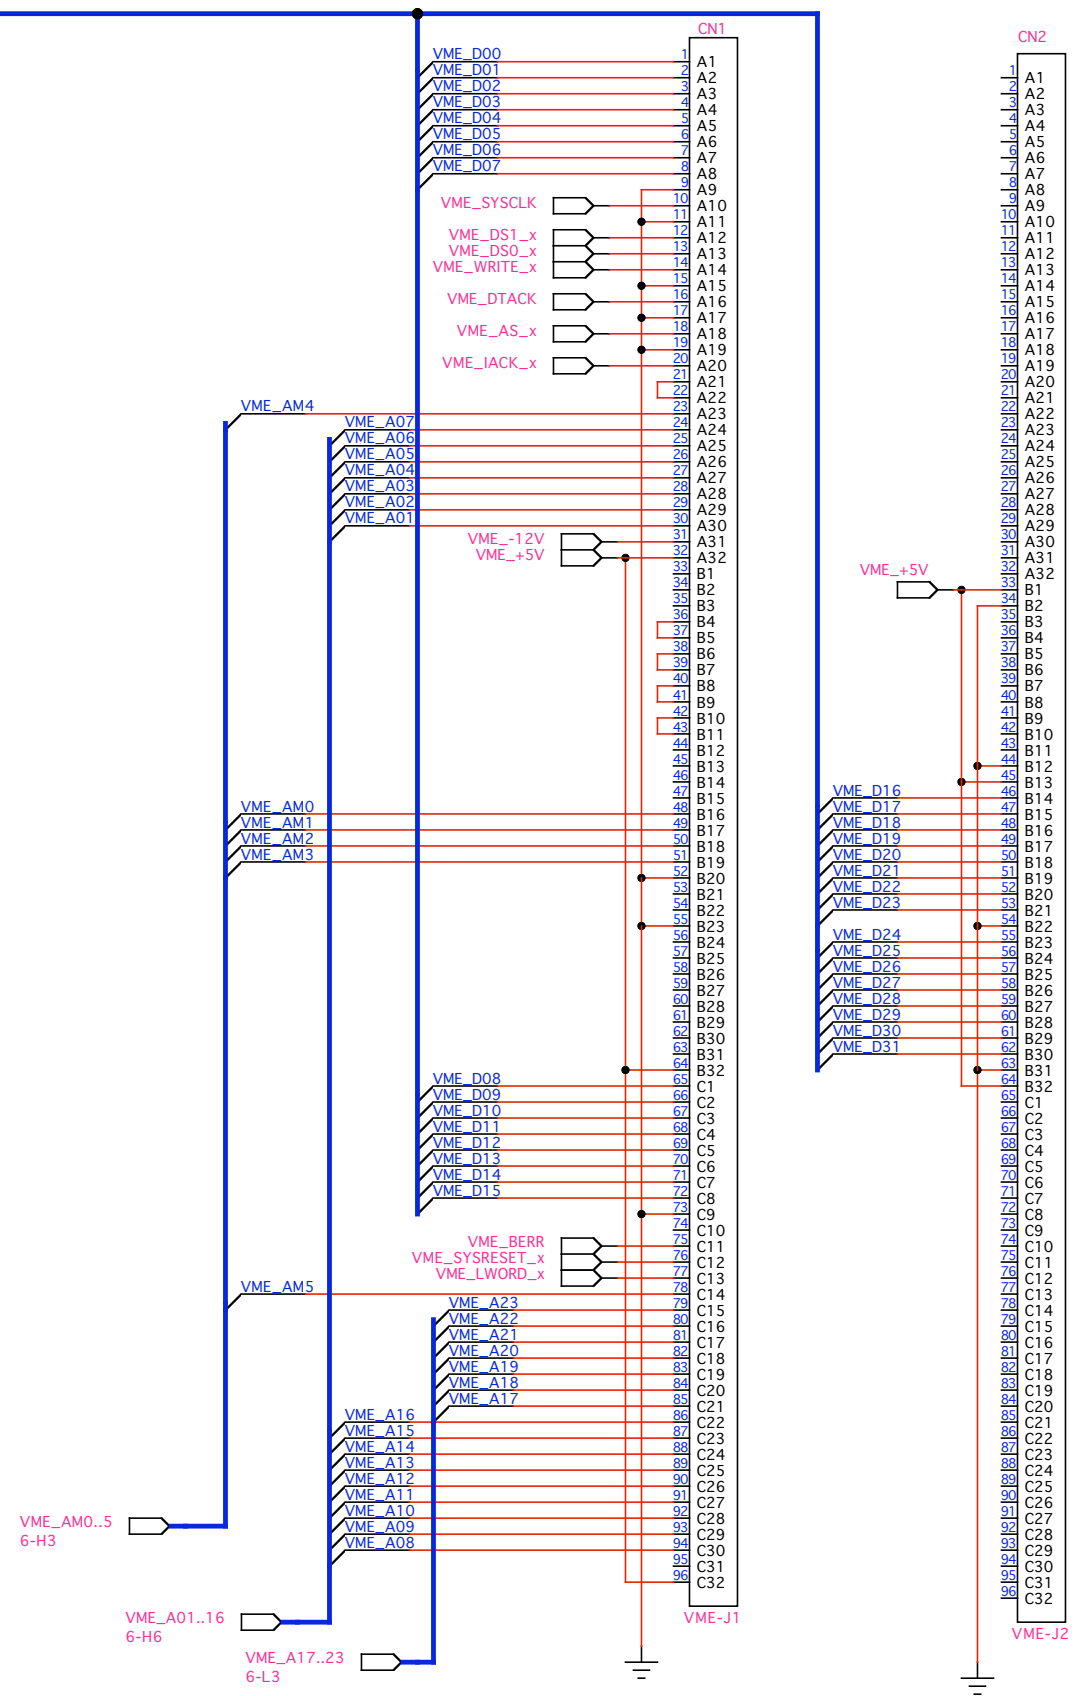

Project Title : TTM3
 Drawn by : S.Sato,N.Yagi
 Last Mod. Date : 02/2/6
 Page Title : APEX_BANK1_3
 Page Number : 1 of 11

Project Title : TTM3
Drawn by : S.Sato,N.Yagi
Last Mod. Date : 02/2/6
Page Title : VMECN
Page Number : 3 of 11

Project Title : TTM3
Drawn by : S.Sato,N.Yagi
Last Mod. Date : 02/2/6
Page Title : SUBCN
Page Number : 4 of 11

Project Title : TTM3
Drawn by : S.Sato,N.Yagi
Last Mod. Date : 02/2/6
Page Title : EPC2_JTAG
Page Number : 5 of 11

Project Title : TTM3
Drawn by : S.Sato,N.Yagi
Last Mod. Date : 02/2/6
Page Title : BUF_SW
Page Number : 6 of 11

Project Title : TTM3
Drawn by : S.Sato N.Yagi
Last Mod. Date : 02/2/6
Page Title : CLK RESET
Page Number : 7 of 11

Project Title : TTM3
Drawn by : S.Sato N.Yagi
Last Mod. Date : 02/2/6
Page Title : LVDS capa
Page Number : 10 of 11

Project Title : TTM3
Drawn by :S.Sato N.Yagi
Last Mod. Date : 02/2/6
Page Title : CAPA
Page Number : 11 of 11