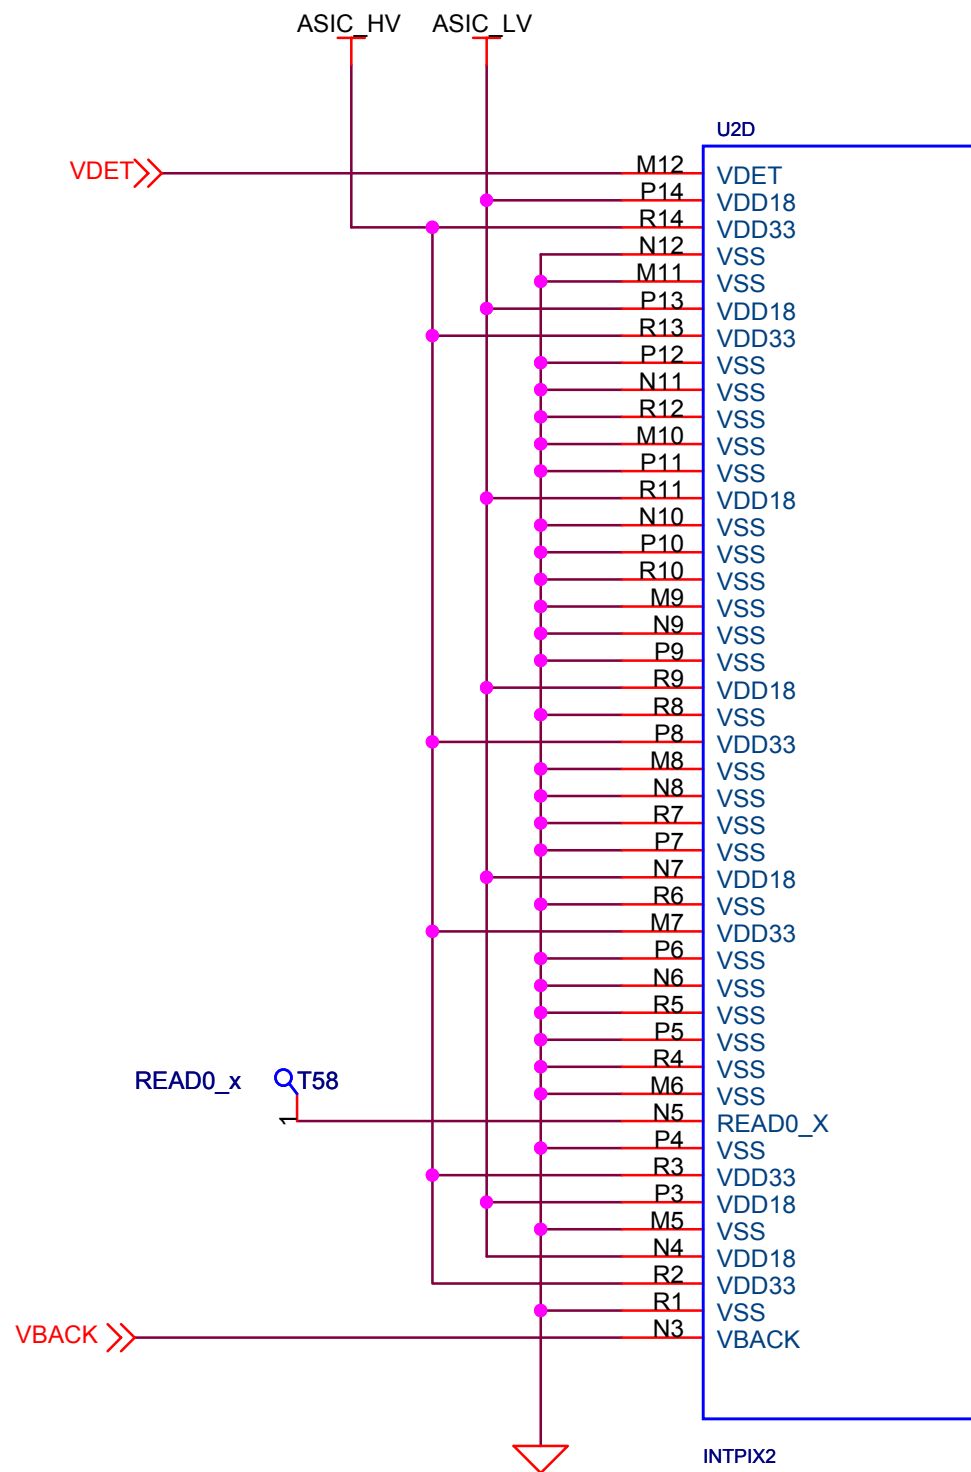

Title		
SOI-SiTCP Sub Board : INTPIX2 BOTTOM		
Size	Document Number	Rev
A4	KEK_ARAI_2	0.1
Date:	Wednesday, May 07, 2008	Sheet 1 of 5

KEK		
Title SOI-SiTCP Sub Board : INTPIX2 LEFT		
Size A4	Document Number KEK_ARAI_2	Rev 0.1
Date:	Thursday, May 08, 2008	Sheet 2 of 5

Title		
SOI-SiTCP Sub Board : INTPIX2 RIGHT		
Size	Document Number	Rev
A4	KEK_ARAI_2	0.1
Date:	Wednesday, May 07, 2008	Sheet 3 of 5

Title		
SOI-SiTCP Sub Board : INTPIX2 TOP		
Size	Document Number	Rev
A4	KEK_ARAI_2	0.1
Date:	Wednesday, May 07, 2008	Sheet 4 of 5

D

C

B

A

KEK		
Title SOI-SITCP Sub Board : INTPIX2 Connectors		
Size A3	Document Number KEK-ARA1_2	Rev 0.1
Date: Wednesday, May 07, 2008	Sheet 5	of 5