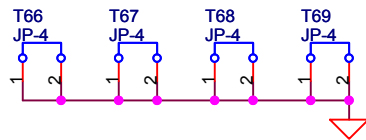

Title		
SOI-SiTCP Sub Board : INTPIX2 RIGHT		
Size	Document Number	Rev
A4	KEK_ARAI_2	0.1
Date:	Wednesday, May 07, 2008	Sheet 3 of 5

Title		
SOI-SiTCP Sub Board : INTPIX2 TOP		
Size	Document Number	Rev
A4	KEK_ARAI_2	0.1
Date:	Wednesday, May 07, 2008	Sheet 4 of 5

D

C

B

A

KEK		
Title SOI-SITCP Sub Board : INTPIX2 Connectors		
Size A3	Document Number KEK-ARA1_2	Rev 0.1
Date: Wednesday, May 07, 2008	Sheet 5	of 5