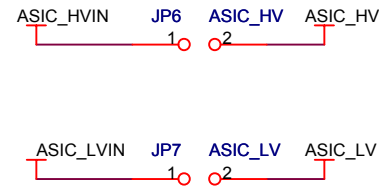

Title		
SOI-SiTCP Sub Board : INTPIX2 RIGHT		
Size	Document Number	Rev
A4	KEK_ARAI_2	0.1
Date:	Wednesday, May 07, 2008	Sheet 3 of 5

Title		
SOI-SiTCP Sub Board : INTPIX2 TOP		
Size	Document Number	Rev
A4	KEK_ARAI_2	0.1
Date:	Wednesday, May 07, 2008	Sheet 4 of 5

D

C

B

A

KEK		
Title SOI-SITCP Sub Board : INTPIX2 Connectors		
Size A3	Document Number KEK-ARA1_2	Rev 0.1
Date: Wednesday, May 07, 2008	Sheet 5	of 5