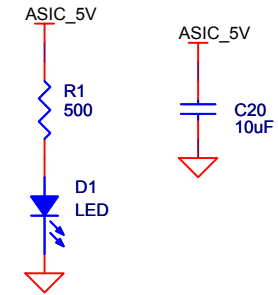

Title		
SOI-SiTCP Sub Board : INTPIX2 RIGHT		
Size	Document Number	Rev
A4	KEK_ARAI_2	0.1
Date:	Wednesday, May 07, 2008	Sheet 3 of 5

Title		
SOI-SiTCP Sub Board : INTPIX2 TOP		
Size	Document Number	Rev
A4	KEK_ARAI_2	0.1
Date:	Wednesday, May 07, 2008	Sheet 4 of 5

D

C

B

A

KEK		
Title SOI-SITCP Sub Board : INTPIX2 Connectors		
Size A3	Document Number KEK-ARA1_2	Rev 0.1
Date: Wednesday, May 07, 2008	Sheet 5	of 5