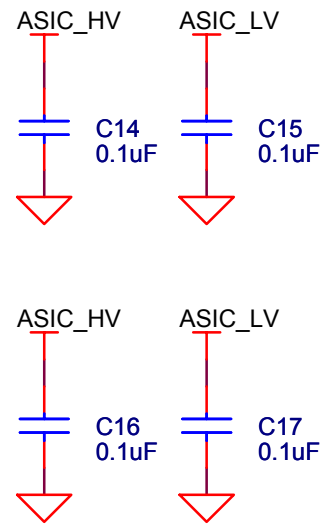

Title		
SOI-SiTCP Sub Board : INTPIX2 BOTTOM		
Size	Document Number	Rev
A4	KEK_ARAI_2	0.1
Date:	Wednesday, May 07, 2008	Sheet 1 of 5

KEK		
Title SOI-SiTCP Sub Board : INTPIX2 LEFT		
Size A4	Document Number KEK_ARAI_2	Rev 0.1
Date:	Thursday, May 08, 2008	Sheet 2 of 5

Title		
SOI-SiTCP Sub Board : INTPIX2 RIGHT		
Size	Document Number	Rev
A4	KEK_ARAI_2	0.1
Date:	Wednesday, May 07, 2008	Sheet 3 of 5

Title		
SOI-SiTCP Sub Board : INTPIX2 TOP		
Size	Document Number	Rev
A4	KEK_ARAI_2	0.1
Date:	Wednesday, May 07, 2008	Sheet 4 of 5

D

C

B

A

KEK		
Title SOI-SITCP Sub Board : INTPIX2 Connectors		
Size A3	Document Number KEK-ARA1_2	Rev 0.1
Date: Wednesday, May 07, 2008	Sheet 5	of 5