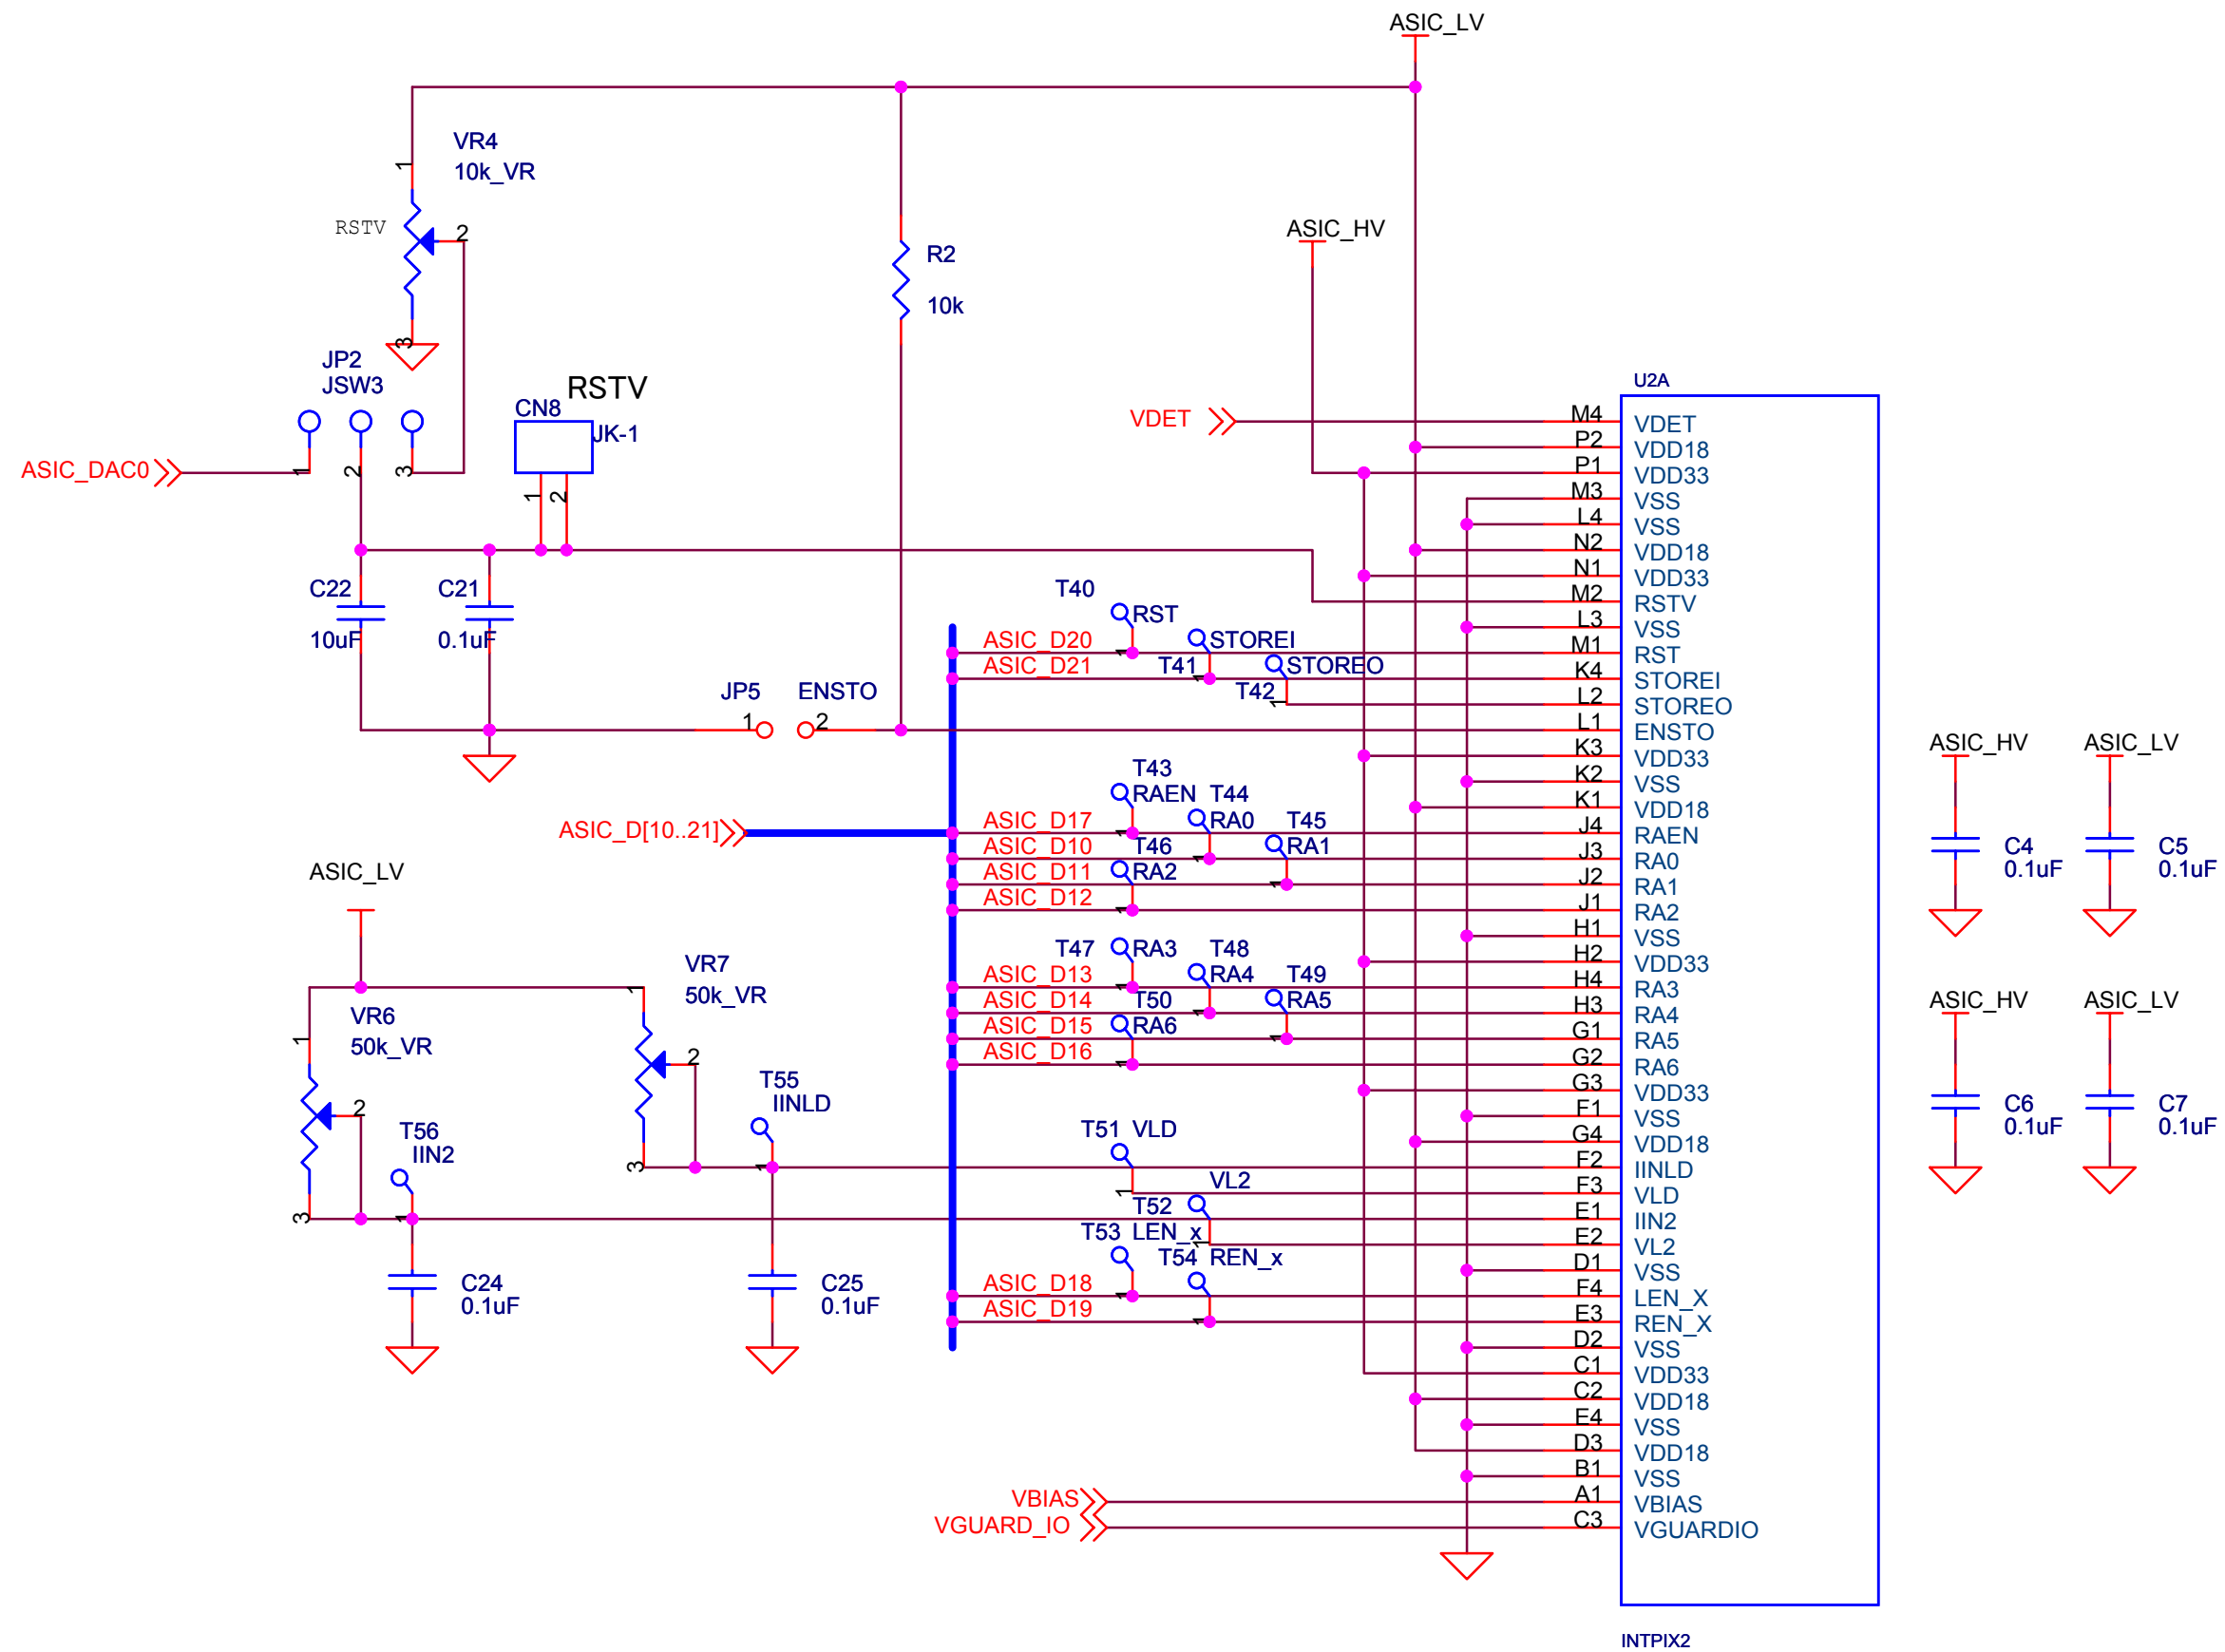

Title		
SOI-SiTCP Sub Board : INTPIX2 BOTTOM		
Size	Document Number	Rev
A4	KEK_ARAI_2	0.1
Date:	Wednesday, May 07, 2008	Sheet 1 of 5

KEK		
Title SOI-SiTCP Sub Board : INTPIX2 LEFT		
Size A4	Document Number KEK_ARAI_2	Rev 0.1
Date:	Thursday, May 08, 2008	Sheet 2 of 5

Title		
SOI-SiTCP Sub Board : INTPIX2 RIGHT		
Size	Document Number	Rev
A4	KEK_ARAI_2	0.1
Date:	Wednesday, May 07, 2008	Sheet 3 of 5

Title		
SOI-SiTCP Sub Board : INTPIX2 TOP		
Size	Document Number	Rev
A4	KEK_ARAI_2	0.1
Date:	Wednesday, May 07, 2008	Sheet 4 of 5

D

C

B

A

KEK		
Title SOI-SITCP Sub Board : INTPIX2 Connectors		
Size A3	Document Number KEK-ARA1_2	Rev 0.1
Date: Wednesday, May 07, 2008	Sheet 5	of 5