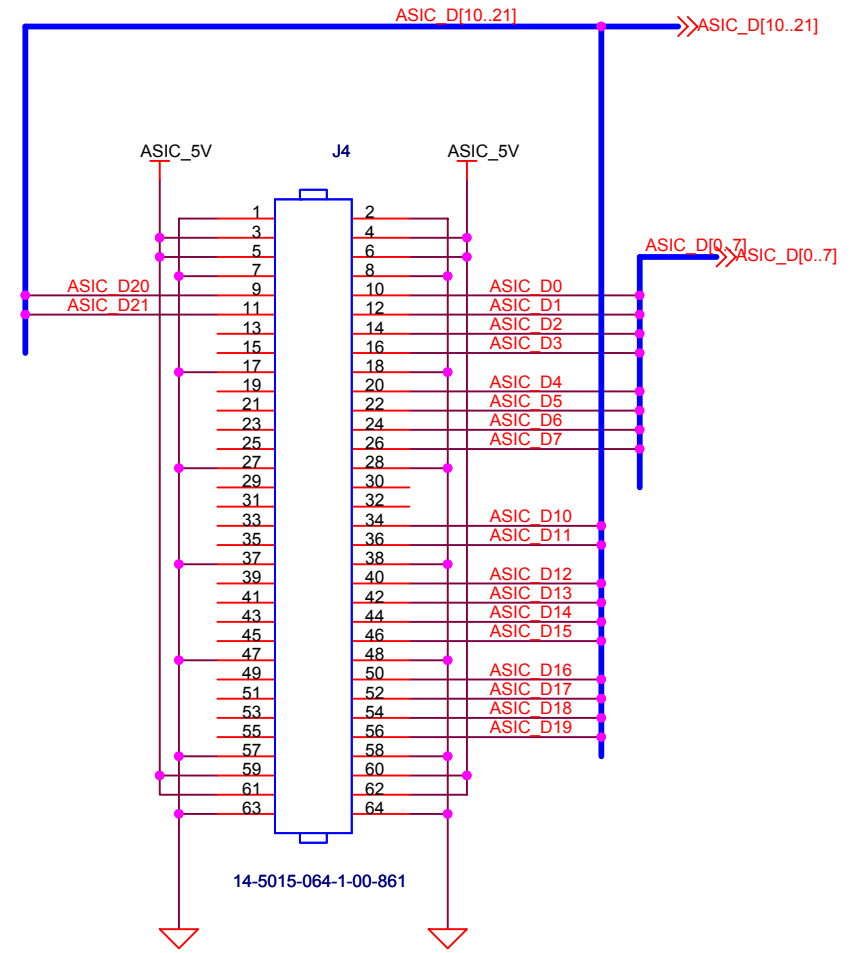

Title		
SOI-SiTCP Sub Board : INTPIX2 BOTTOM		
Size	Document Number	Rev
A4	KEK_ARAI_2	0.1
Date:	Wednesday, May 07, 2008	Sheet 1 of 5

KEK		
Title SOI-SiTCP Sub Board : INTPIX2 LEFT		
Size A4	Document Number KEK_ARAI_2	Rev 0.1
Date:	Thursday, May 08, 2008	Sheet 2 of 5

Title		
SOI-SiTCP Sub Board : INTPIX2 RIGHT		
Size	Document Number	Rev
A4	KEK_ARAI_2	0.1
Date:	Wednesday, May 07, 2008	Sheet 3 of 5

Title		
SOI-SiTCP Sub Board : INTPIX2 TOP		
Size	Document Number	Rev
A4	KEK_ARAI_2	0.1
Date:	Wednesday, May 07, 2008	Sheet 4 of 5

D

C

B

A

KEK		
Title SOI-SITCP Sub Board : INTPIX2 Connectors		
Size A3	Document Number KEK-ARA1_2	Rev 0.1
Date: Wednesday, May 07, 2008	Sheet 5	of 5