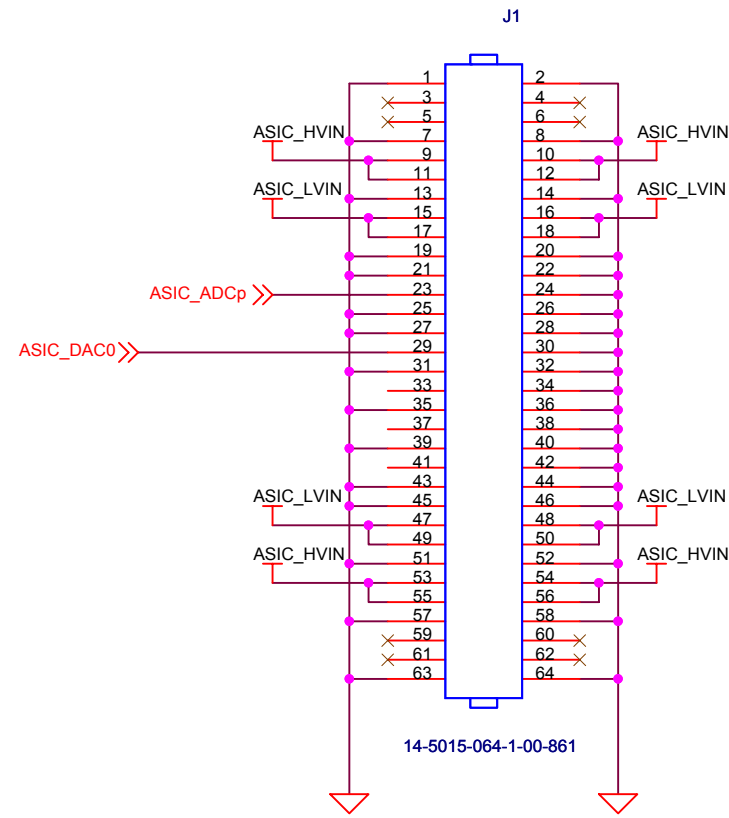

Title		
SOI-SiTCP Sub Board : INTPIX2 BOTTOM		
Size	Document Number	Rev
A4	KEK_ARAI_2	0.1
Date:	Wednesday, May 07, 2008	Sheet 1 of 5

KEK		
Title SOI-SiTCP Sub Board : INTPIX2 LEFT		
Size A4	Document Number KEK_ARAI_2	Rev 0.1
Date:	Thursday, May 08, 2008	Sheet 2 of 5

Title		
SOI-SiTCP Sub Board : INTPIX2 RIGHT		
Size	Document Number	Rev
A4	KEK_ARAI_2	0.1
Date:	Wednesday, May 07, 2008	Sheet 3 of 5

Title		
SOI-SiTCP Sub Board : INTPIX2 TOP		
Size	Document Number	Rev
A4	KEK_ARAI_2	0.1
Date:	Wednesday, May 07, 2008	Sheet 4 of 5

D

C

B

A

KEK		
Title SOI-SITCP Sub Board : INTPIX2 Connectors		
Size A3	Document Number KEK-ARA1_2	Rev 0.1
Date: Wednesday, May 07, 2008	Sheet 5	of 5