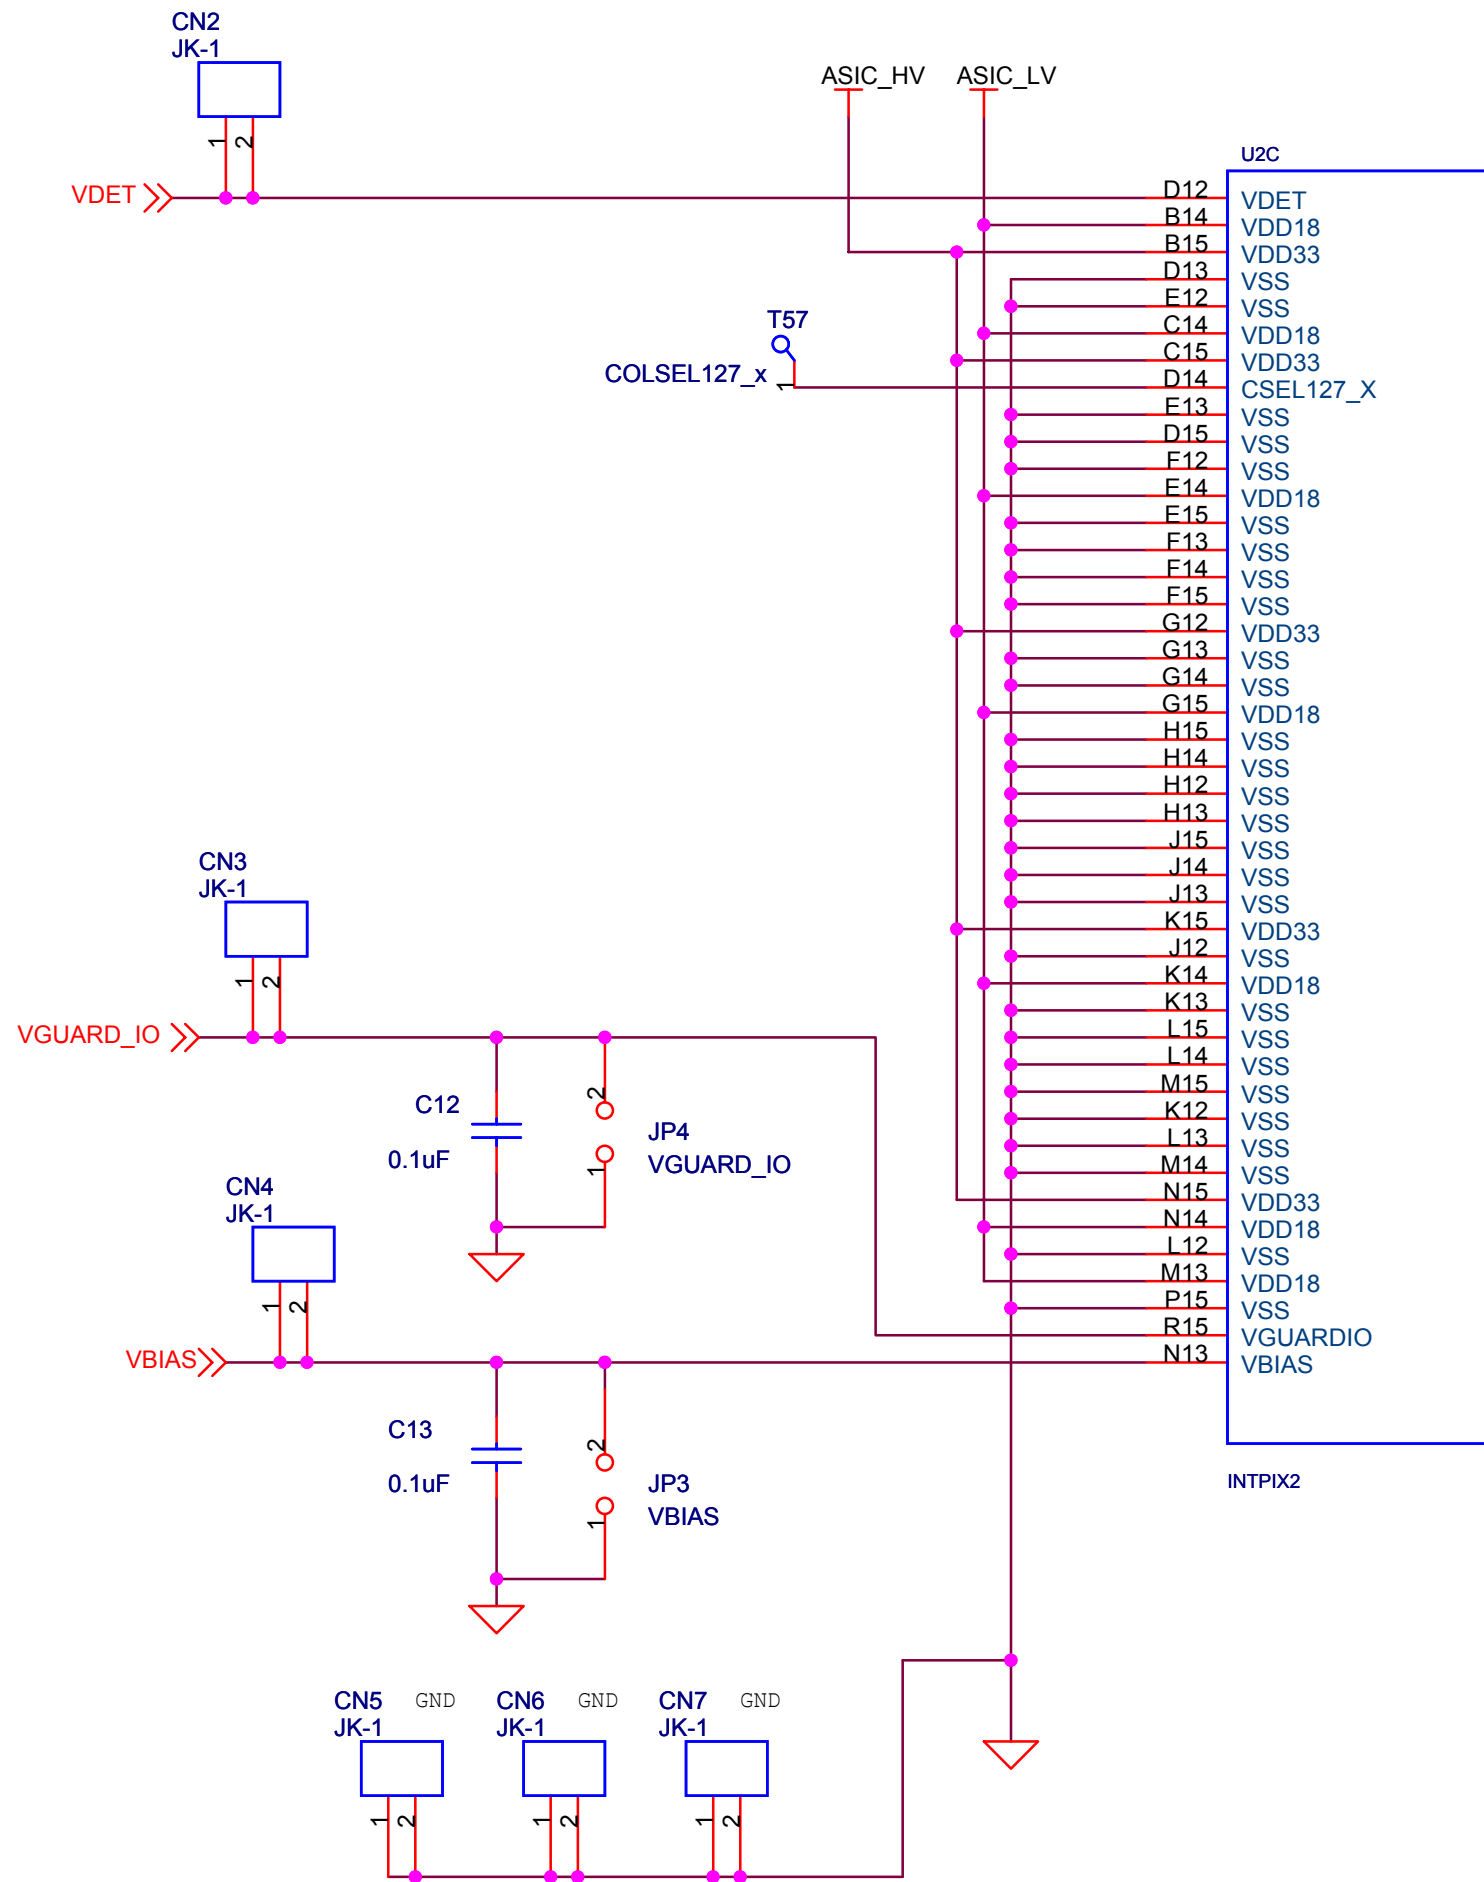

Title		
SOI-SiTCP Sub Board : INTPIX2 BOTTOM		
Size	Document Number	Rev
A4	KEK_ARAI_2	0.1
Date:	Wednesday, May 07, 2008	Sheet 1 of 5

KEK		
Title SOI-SiTCP Sub Board : INTPIX2 LEFT		
Size A4	Document Number KEK_ARAI_2	Rev 0.1
Date:	Thursday, May 08, 2008	Sheet 2 of 5

Title		
SOI-SiTCP Sub Board : INTPIX2 RIGHT		
Size	Document Number	Rev
A4	KEK_ARAI_2	0.1
Date:	Wednesday, May 07, 2008	Sheet 3 of 5

Title		
SOI-SiTCP Sub Board : INTPIX2 TOP		
Size	Document Number	Rev
A4	KEK_ARAI_2	0.1
Date:	Wednesday, May 07, 2008	Sheet 4 of 5

D

C

B

A

KEK		
Title SOI-SITCP Sub Board : INTPIX2 Connectors		
Size A3	Document Number KEK-ARA1_2	Rev 0.1
Date: Wednesday, May 07, 2008	Sheet 5	of 5