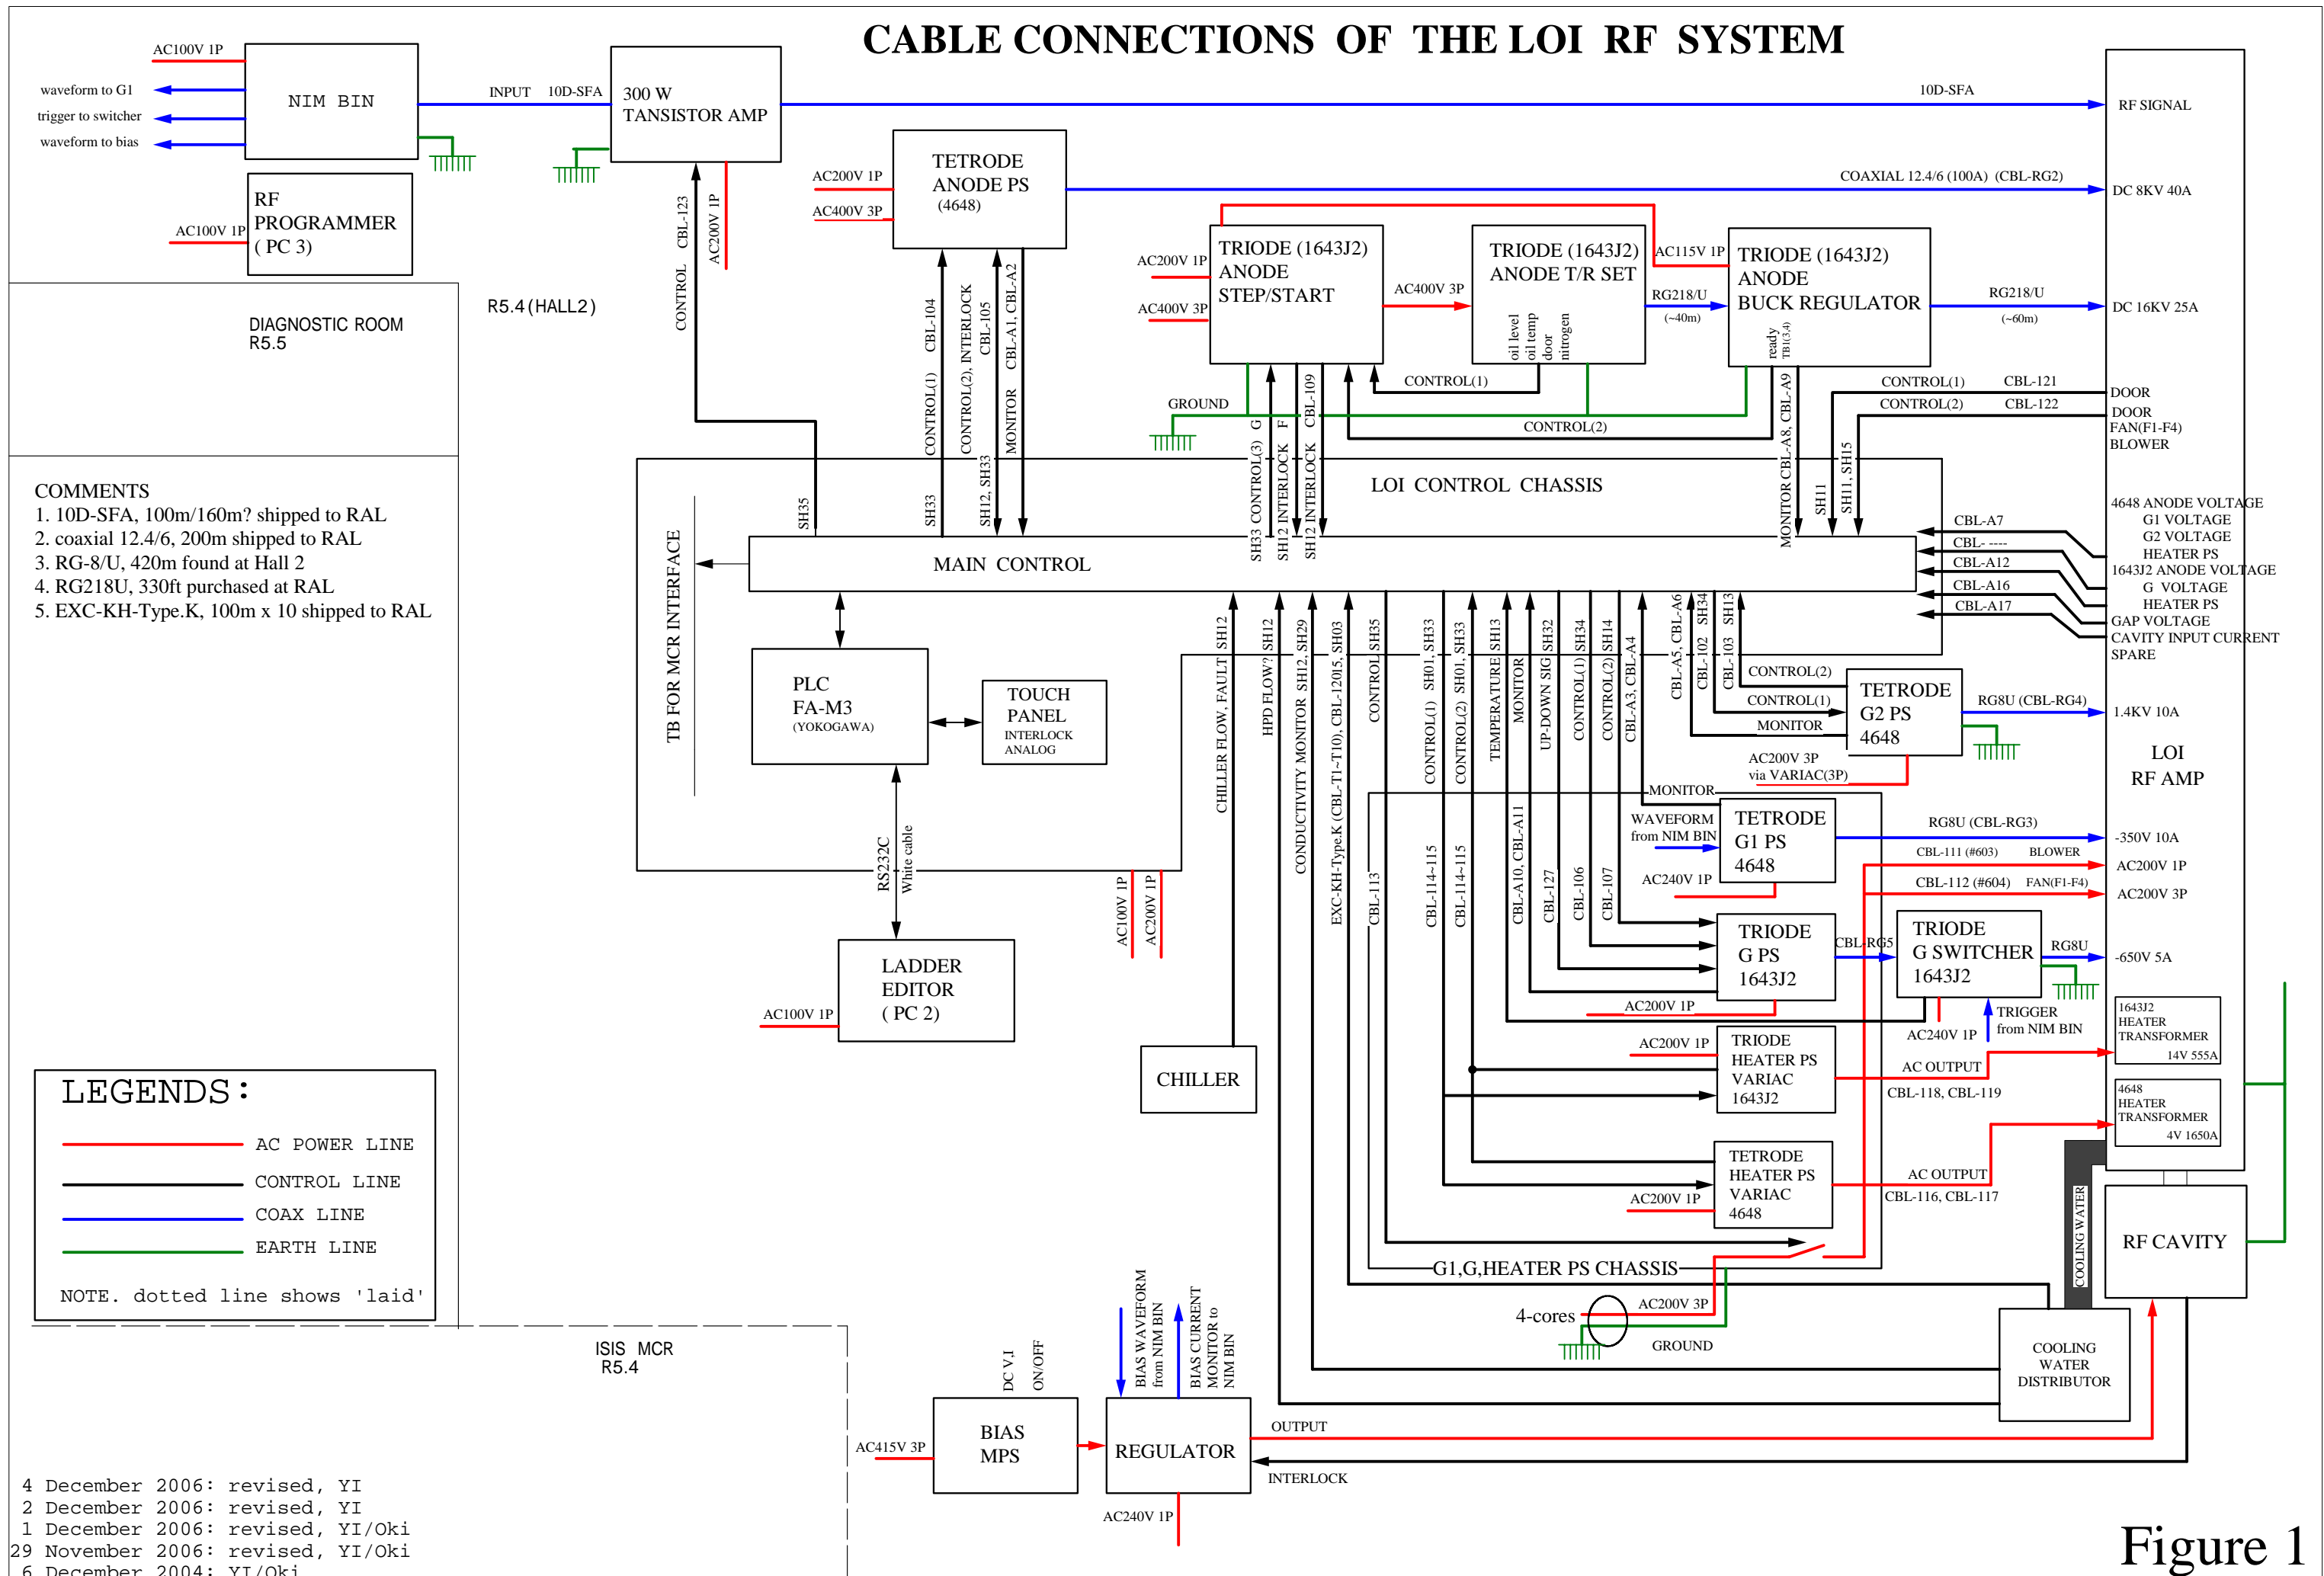

CABLE CONNECTIONS OF THE LOI RF SYSTEM

COMMENTS
 1. 10D-SFA, 100m/160m? shipped to RAL
 2. coaxial 12.4/6, 200m shipped to RAL
 3. RG-8/U, 420m found at Hall 2
 4. RG218U, 330ft purchased at RAL
 5. EXC-KH-Type.K, 100m x 10 shipped to RAL

LEGENDS :
 — AC POWER LINE
 — CONTROL LINE
 — COAX LINE
 — EARTH LINE
 NOTE. dotted line shows 'laid'

4 December 2006: revised, YI
 2 December 2006: revised, YI
 1 December 2006: revised, YI/Oki
 29 November 2006: revised, YI/Oki
 6 December 2004: YI/Oki